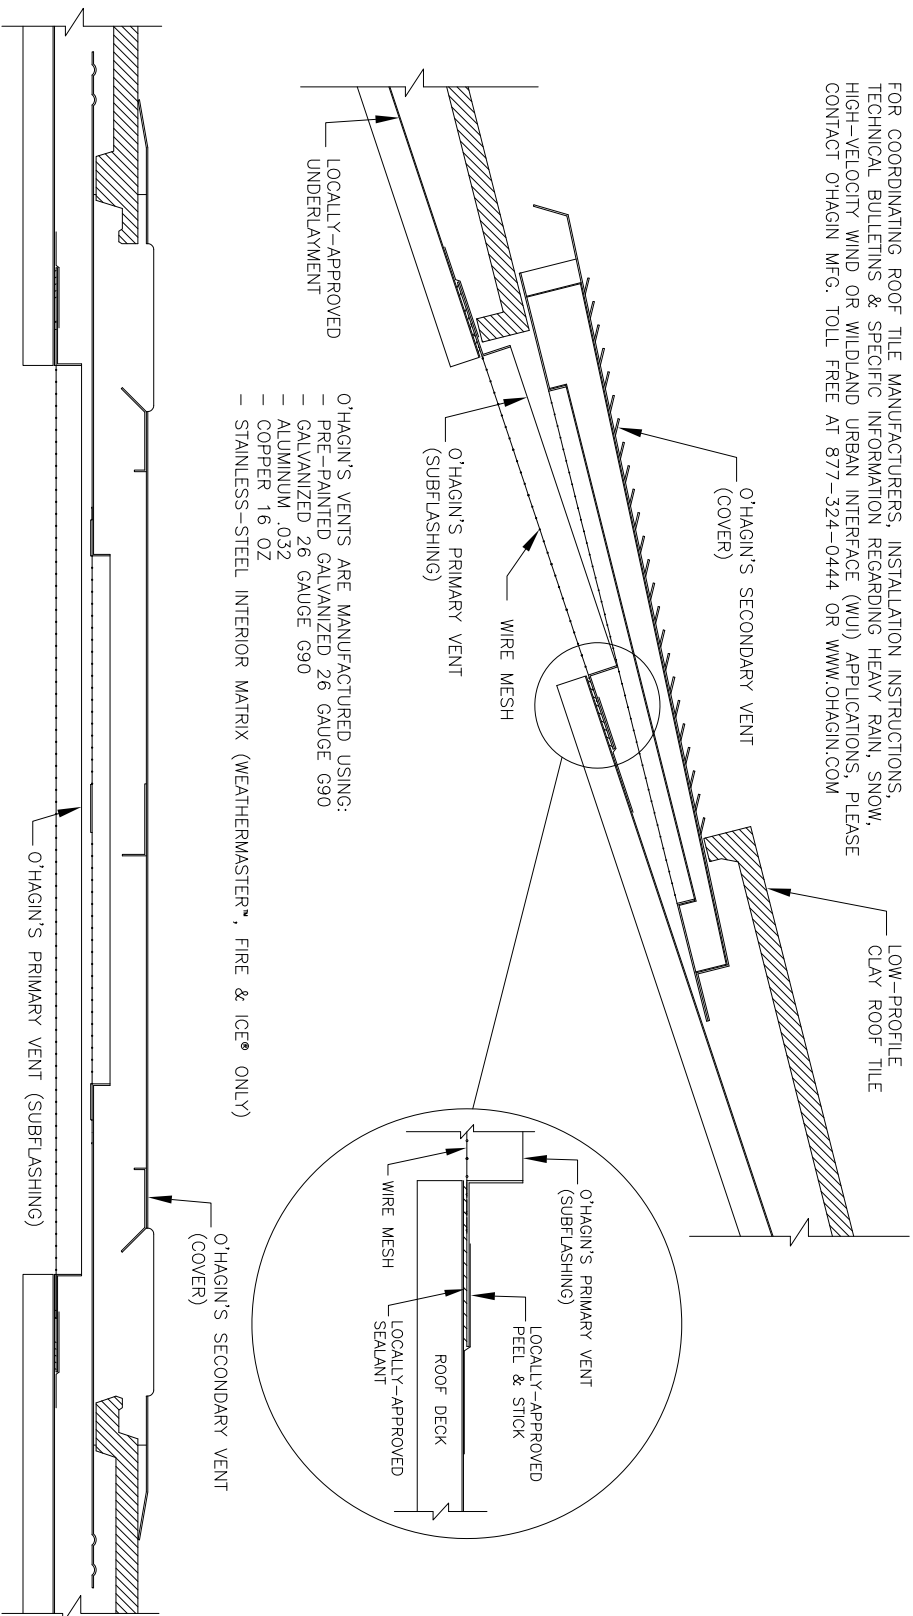

FOR COORDINATING ROOF TILE MANUFACTURERS, INSTALLATION INSTRUCTIONS, TECHNICAL BULLETINS & SPECIFIC INFORMATION REGARDING HEAVY RAIN, SNOW, HIGH-VELOCITY WIND OR WILDLAND URBAN INTERFACE (WUI) APPLICATIONS, PLEASE CONTACT O'HAGIN MFG. TOLL FREE AT 877-324-0444 OR WWW.O'HAGIN.COM

O'HAGIN STANDARD "FLAT" TILE VENTS FOR CLAY TILE ROOFS