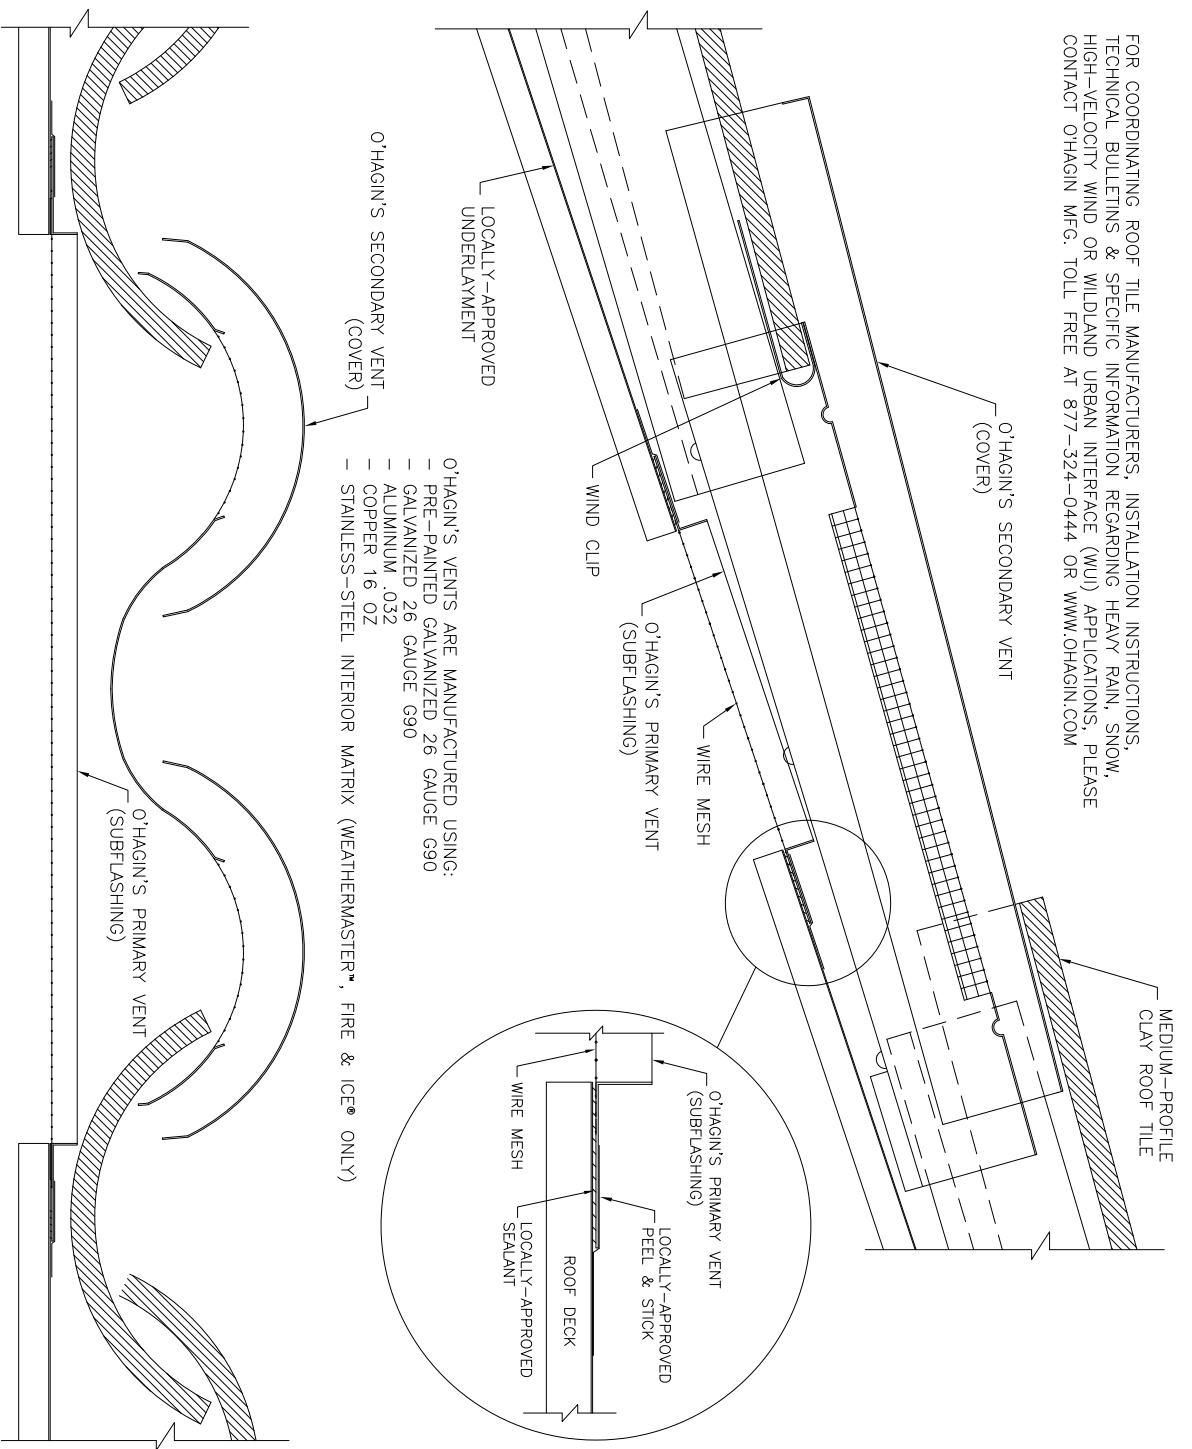

FOR COORDINATING ROOF TILE MANUFACTURERS, INSTALLATION INSTRUCTIONS, TECHNICAL BULLETINS & SPECIFIC INFORMATION REGARDING HEAVY RAIN, SNOW, HIGH-VELOCITY WIND OR WILDLAND URBAN INTERFACE (WUI) APPLICATIONS, PLEASE CONTACT O'HAGIN MFG. TOLL FREE AT 877-324-0444 OR WWW.O'HAGIN.COM

O'HAGIN STANDARD "M" TILE VENTS FOR CLAY TILE ROOFS