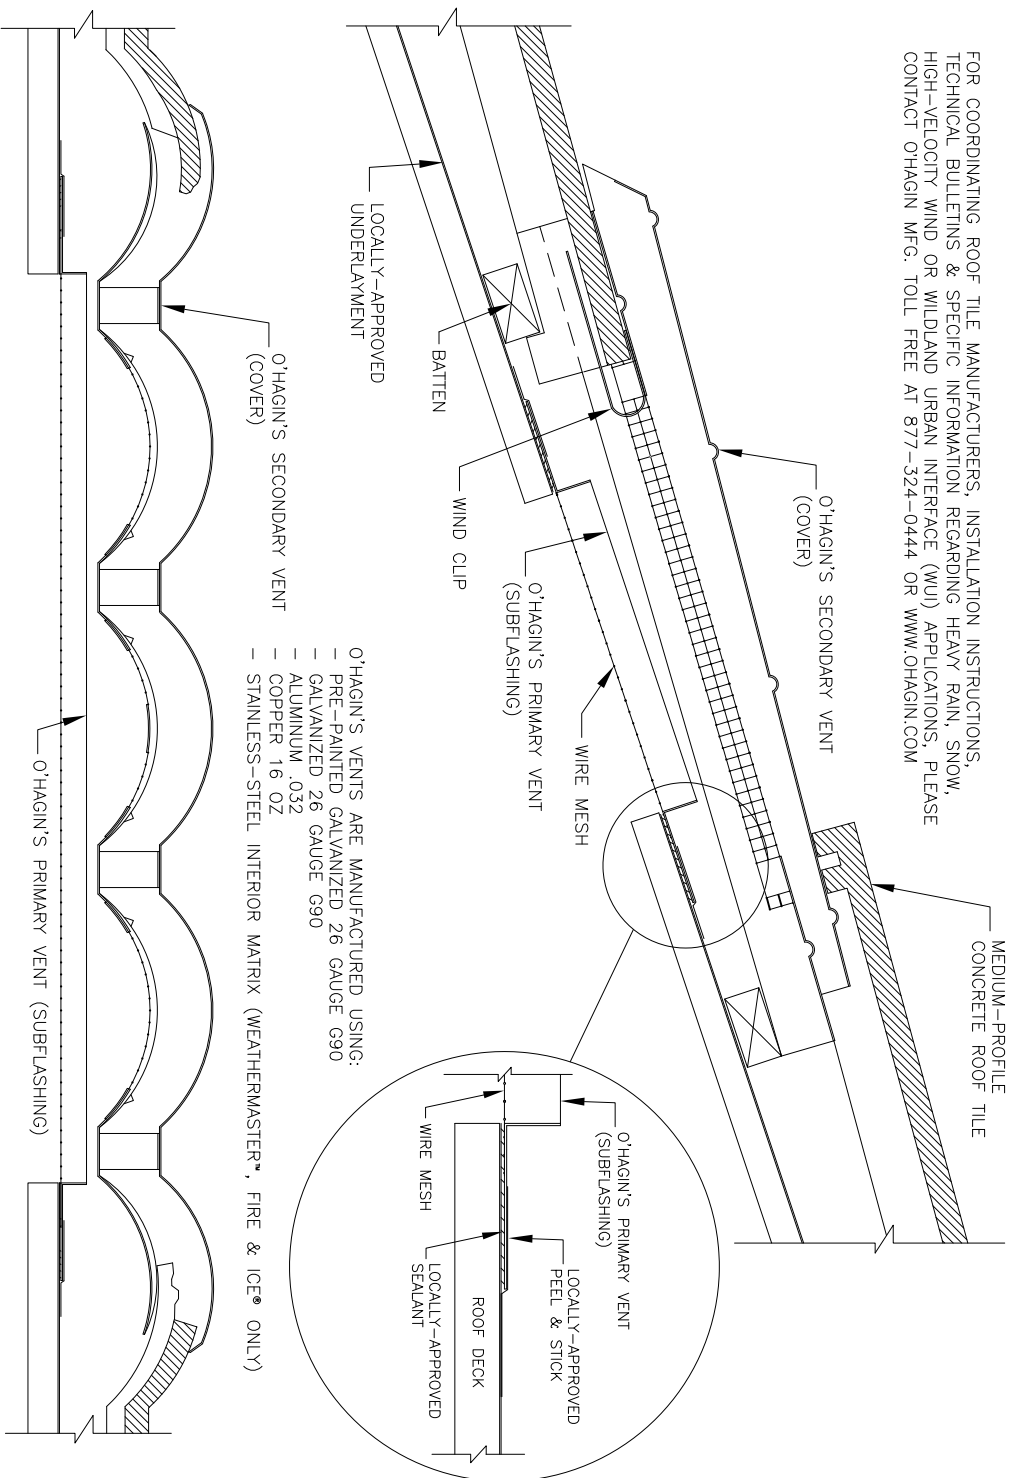

FOR COORDINATING ROOF TILE MANUFACTURERS, INSTALLATION INSTRUCTIONS, TECHNICAL BULLETINS & SPECIFIC INFORMATION REGARDING HEAVY RAIN, SNOW, HIGH-VELOCITY WIND OR WILDLAND URBAN INTERFACE (WUI) APPLICATIONS, PLEASE CONTACT O'HAGIN MFG. TOLL FREE AT 877-324-0444 OR WWW.O'HAGIN.COM

O'HAGIN STANDARD "M" TILE VENTS FOR CONCRETE TILE ROOFS